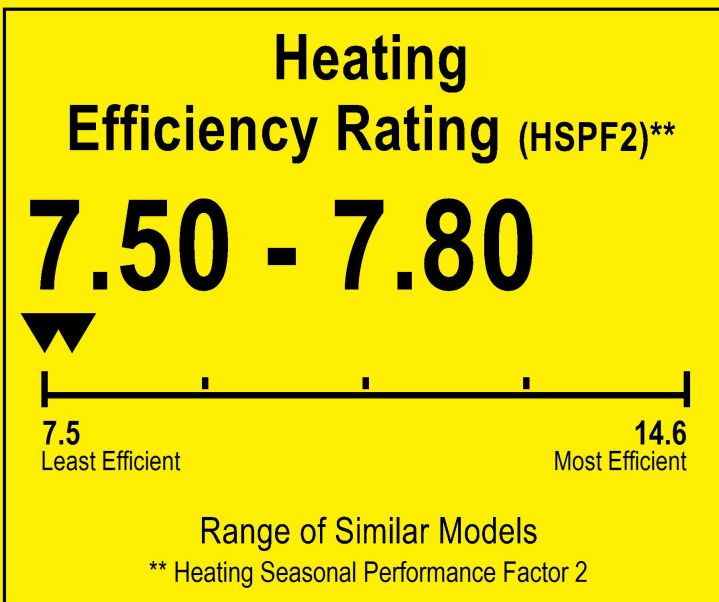

U.S. Government

Federal law prohibits removal of this label before consumer purchase.

ENERGYGUIDE

Heat Pump
Cooling and Heating
Split System

OXBOX
Model J5HP5036A1000AA

▼▼ This system's efficiency ratings depend on the coil your contractor installs with this unit. The heating efficiency rating varies slightly in different geographic regions. Ask your contractor for details.