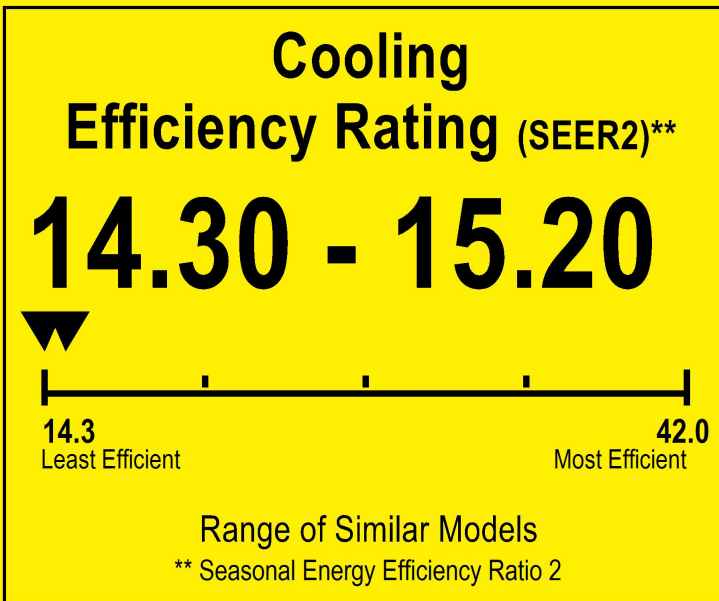

U.S. Government

Federal law prohibits removal of this label before consumer purchase.

ENERGYGUIDE

Heat Pump
Cooling and Heating
Split System

OXBOX
Model J5HP5036A1000AA

▼▼ This system's efficiency ratings depend on the coil your contractor installs with this unit. The heating efficiency rating varies slightly in different geographic regions. Ask your contractor for details.